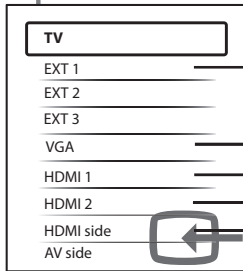

Start

PHILIPS

1

2

3

<p>HDMI</p> <p>☆☆☆☆</p>	
<p>YPbPr & AUDIO L/R</p> <p>☆☆☆</p>	
<p>SCART</p> <p>☆☆</p>	
<p>AUDIO L/R & VIDEO IN</p> <p>☆☆</p>	

Specifications are subject to change without notice
Trademarks are the property of Koninklijke Philips Electronics N.V.
or their respective owners
2009 © Koninklijke Philips Electronics N.V. All rights reserved.